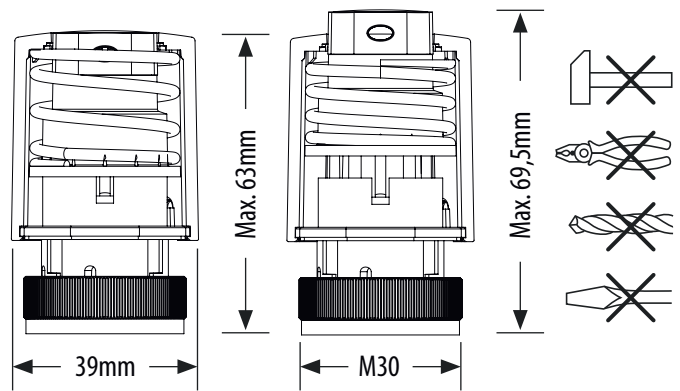

SALUS

MONTĀŽA

Maks. Solis - 4mm

NC - NORMALLY CLOSED - NORMĀLI AIZSLĒGTS

"First Open" funkcija

DARBĪBAS PRINCIPS

230V

V= 230V
P= 2W
I_{MAX}= 200mA - 200mS
IP54
5-60 °C
F= 100N+10%

24V Version

V= 24V
P= 2W
I_{MAX}= 250mA - 2 min
IP54
5-60 °C
F= 100N+10%

PRODUCER:

Salus Limited
6/F, Building 20E, Phase 3, Hong Kong Science
Park, 20 Science Park East Avenue, Shatin,
New Territories, Hong Kong