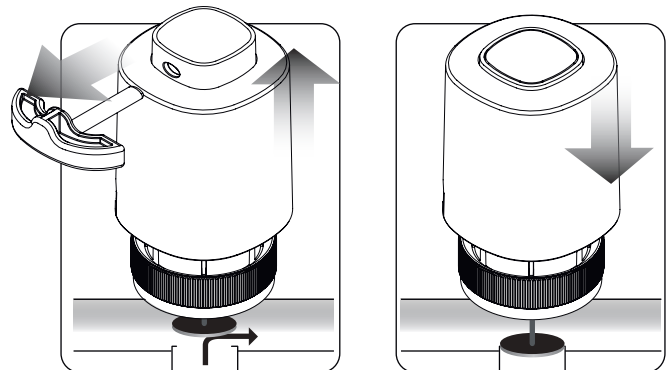

SALUS

MONTĀŽA

Maks. Solis - 4mm

NC - NORMALLY CLOSED - NORMĀLI AIZSLĒGTS

"First Open" funkcija

DARBĪBAS PRINCIPS

230V

V= 230V
P= 2W
I_{MAX}= 200mA - 200mS
IP54
5-60 °C
F= 100N+10%

24V Version

V= 24V
P= 2W
I_{MAX}= 250mA - 2 min
IP54
5-60 °C
F= 100N+10%

PRODUCER:

Salus Limited
6/F, Building 20E, Phase 3, Hong Kong Science
Park, 20 Science Park East Avenue, Shatin,
New Territories, Hong Kong