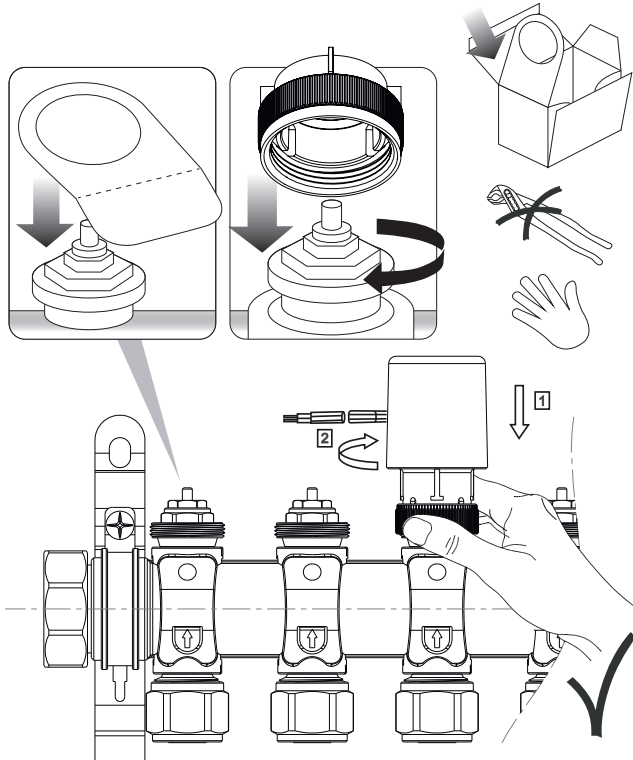

SALUS

MONTĀŽA

Maks. Solis - 4mm

NC - NORMALLY CLOSED - NORMĀLI AIZSLĒGTS

"First Open" funkcija

DARBĪBAS PRINCIPS

230V

V= 230V
P= 2W
I_{MAX}= 200mA - 200mS
IP54
5-60 °C
F= 100N+10%

24V Version

V= 24V
P= 2W
I_{MAX}= 250mA - 2 min
IP54
5-60 °C
F= 100N+10%

PRODUCER:

Salus Limited
6/F, Building 20E, Phase 3, Hong Kong Science
Park, 20 Science Park East Avenue, Shatin,
New Territories, Hong Kong