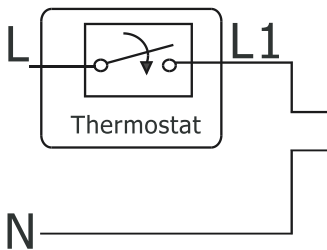

SALUS

MONTĀŽA

Maks. Solis - 4mm

NC - NORMALLY CLOSED - NORMĀLI AIZSLĒGTS

"First Open" funkcija

DARBĪBAS PRINCIPS

230V

V= 230V
P= 2W
I_{MAX}= 200mA - 200mS
IP54
5-60 °C
F= 100N+10%

24V Version

V= 24V
P= 2W
I_{MAX}= 250mA - 2 min
IP54
5-60 °C
F= 100N+10%

PRODUCER:

Salus Limited
6/F, Building 20E, Phase 3, Hong Kong Science
Park, 20 Science Park East Avenue, Shatin,
New Territories, Hong Kong