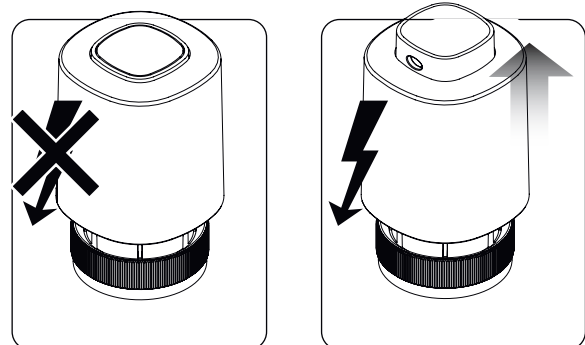

SALUS

MONTĀŽA

Maks. Solis - 4mm

NC - NORMALLY CLOSED - NORMĀLI AIZSLĒGTS

"First Open" funkcija

DARBĪBAS PRINCIPS

230V

V= 230V
P= 2W
I_{MAX}= 200mA - 200mS
IP54
5-60 °C
F= 100N+10%

24V Version

V= 24V
P= 2W
I_{MAX}= 250mA - 2 min
IP54
5-60 °C
F= 100N+10%

PRODUCER:

Salus Limited
6/F, Building 20E, Phase 3, Hong Kong Science
Park, 20 Science Park East Avenue, Shatin,
New Territories, Hong Kong