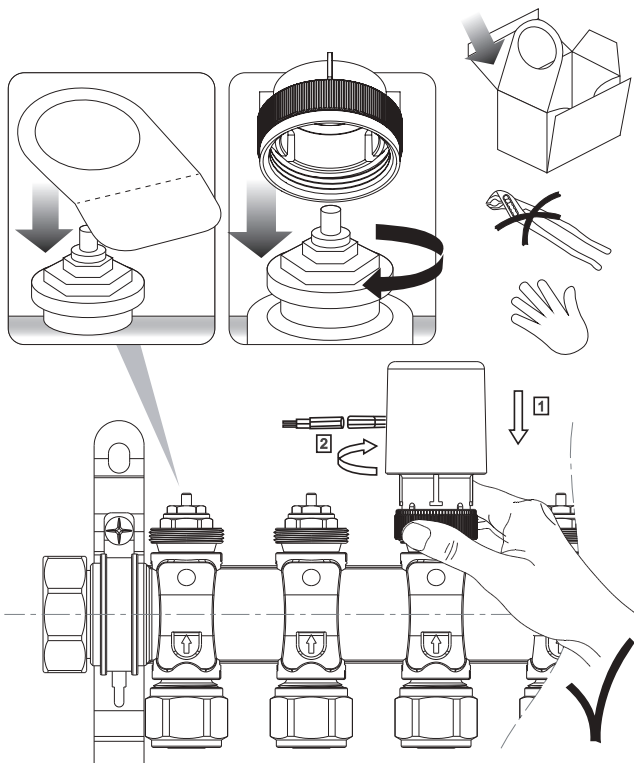

MONTAVIMAS

Maks. Eiga - 6,5 mm

NC - NORMALLY CLOSED - NORMALIA UŽDARYTAS
Funkcija "First Open"

VEIKIMO PRINCIPAS

230V

V= 230V

P= 2W

IMAX= 200mA - 200mS

IP54

5-60 °C

F= 100N+10%

PRODUCER:

Salus Limited

6/F, Building 20E, Phase 3, Hong Kong Science
Park, 20 Science Park East Avenue, Shatin,
New Territories, Hong Kong