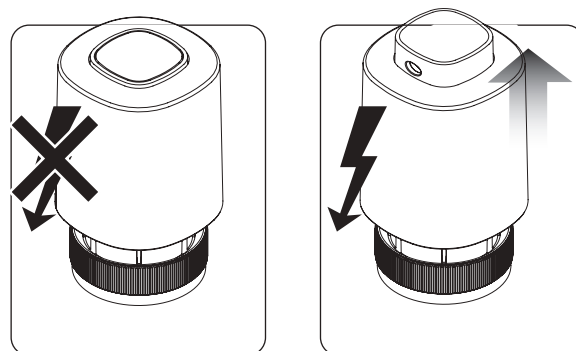

MONTAVIMAS

Maks. Eiga - 6,5 mm

NC - NORMALLY CLOSED - NORMALIA UŽDARYTAS
Funkcija "First Open"

VEIKIMO PRINCIPAS

230V

V= 230V

P= 2W

IMAX= 200mA - 200mS

IP54

5-60 °C

F= 100N+10%

PRODUCER:

Salus Limited

6/F, Building 20E, Phase 3, Hong Kong Science
Park, 20 Science Park East Avenue, Shatin,
New Territories, Hong Kong