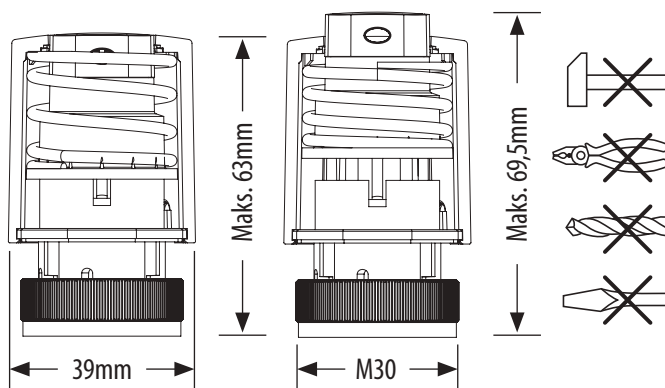

MONTAVIMAS

Maks. Eiga - 6,5 mm

NC - NORMALLY CLOSED - NORMALIA UŽDARYTAS
Funkcija "First Open"

VEIKIMO PRINCIPAS

230V

V= 230V

P= 2W

IMAX= 200mA - 200mS

IP54

5-60 °C

F= 100N+10%

PRODUCER:

Salus Limited

6/F, Building 20E, Phase 3, Hong Kong Science
Park, 20 Science Park East Avenue, Shatin,
New Territories, Hong Kong