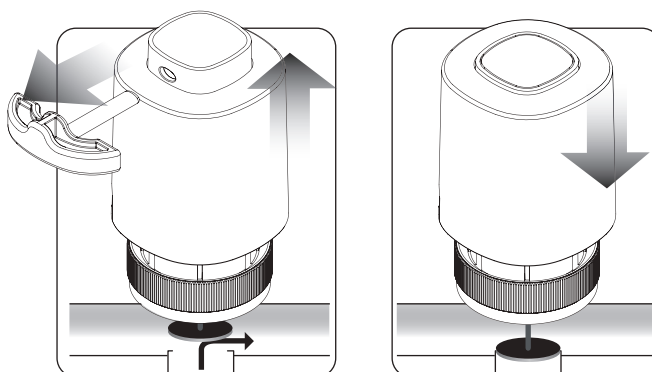

MONTAVIMAS

Maks. Eiga - 6,5 mm

NC - NORMALLY CLOSED - NORMALIA UŽDARYTAS
Funkcija "First Open"

VEIKIMO PRINCIPAS

230V

V= 230V

P= 2W

IMAX= 200mA - 200mS

IP54

5-60 °C

F= 100N+10%

PRODUCER:

Salus Limited

6/F, Building 20E, Phase 3, Hong Kong Science
Park, 20 Science Park East Avenue, Shatin,
New Territories, Hong Kong