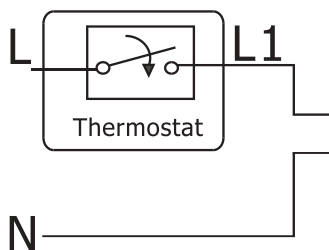

MONTAVIMAS

Maks. Eiga - 6,5 mm

NC - NORMALLY CLOSED - NORMALIA UŽDARYTAS
Funkcija "First Open"

VEIKIMO PRINCIPAS

230V

V= 230V

P= 2W

IMAX= 200mA - 200mS

IP54

5-60 °C

F= 100N+10%

PRODUCER:

Salus Limited

6/F, Building 20E, Phase 3, Hong Kong Science
Park, 20 Science Park East Avenue, Shatin,
New Territories, Hong Kong