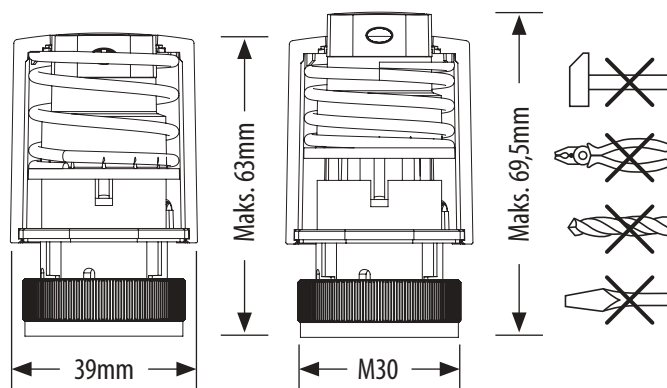

MONTAŽA

Maks. skok - 6,5 mm

NC - NORMALLY CLOSED - NORMALNO ZATVOREN

Funkcija "First Open"

PRINCIP RADA

230V

V= 230V

P= 2W

IMAX= 200mA - 200mS

IP54

5-60 °C

F= 100N+10%

PRODUCER:

Salus Limited

6/F, Building 20E, Phase 3, Hong Kong Science
Park, 20 Science Park East Avenue, Shatin,
New Territories, Hong Kong