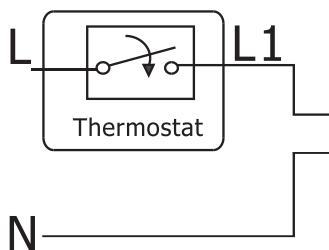

MONTAŽA

Maks. skok - 6,5 mm

NC - NORMALLY CLOSED - NORMALNO ZATVOREN

Funkcija "First Open"

PRINCIP RADA

230V

V= 230V

P= 2W

IMAX= 200mA - 200mS

IP54

5-60 °C

F= 100N+10%

PRODUCER:

Salus Limited

6/F, Building 20E, Phase 3, Hong Kong Science
Park, 20 Science Park East Avenue, Shatin,
New Territories, Hong Kong