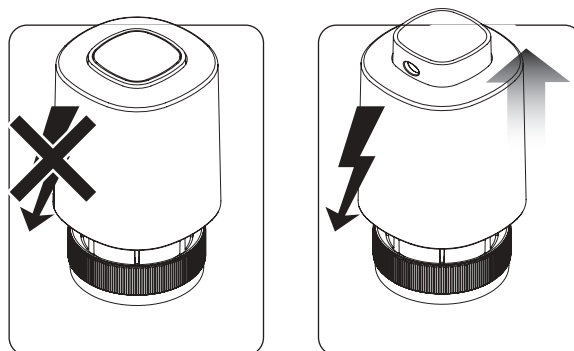

MONTAŽA

Maks. skok - 6,5 mm

NC - NORMALLY CLOSED - NORMALNO ZATVOREN

Funkcija "First Open"

PRINCIP RADA

230V

V= 230V

P= 2W

IMAX= 200mA - 200mS

IP54

5-60 °C

F= 100N+10%

PRODUCER:

Salus Limited

6/F, Building 20E, Phase 3, Hong Kong Science
Park, 20 Science Park East Avenue, Shatin,
New Territories, Hong Kong