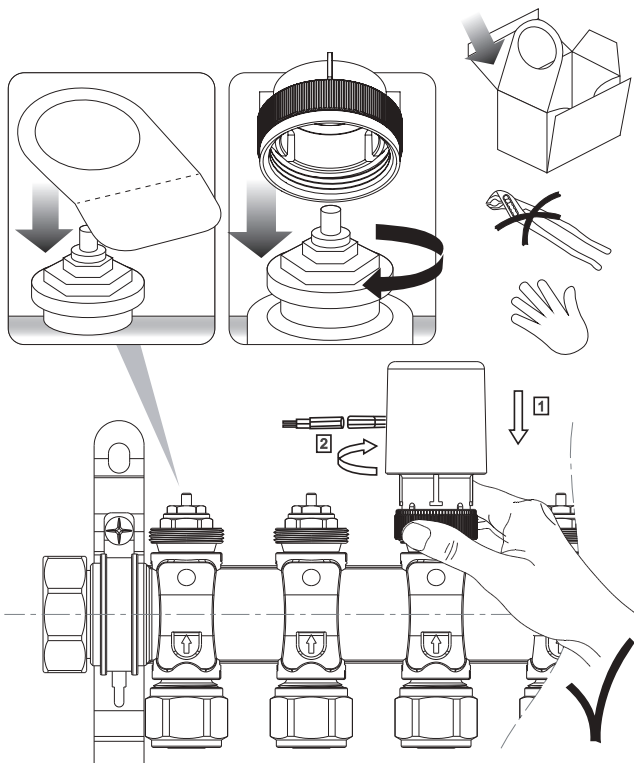

MONTAŽA

Maks. skok - 6,5 mm

NC - NORMALLY CLOSED - NORMALNO ZATVOREN

Funkcija "First Open"

PRINCIP RADA

230V

V= 230V

P= 2W

IMAX= 200mA - 200mS

IP54

5-60 °C

F= 100N+10%

PRODUCER:

Salus Limited

6/F, Building 20E, Phase 3, Hong Kong Science
Park, 20 Science Park East Avenue, Shatin,
New Territories, Hong Kong