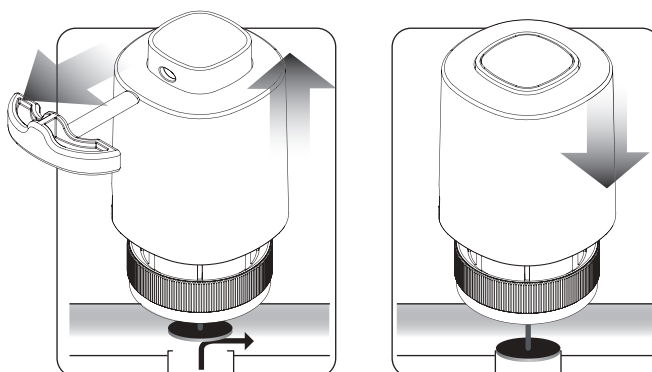

MONTAŽA

Maks. skok - 6,5 mm

NC - NORMALLY CLOSED - NORMALNO ZATVOREN

Funkcija "First Open"

PRINCIP RADA

230V

V= 230V

P= 2W

IMAX= 200mA - 200mS

IP54

5-60 °C

F= 100N+10%

PRODUCER:

Salus Limited

6/F, Building 20E, Phase 3, Hong Kong Science
Park, 20 Science Park East Avenue, Shatin,
New Territories, Hong Kong