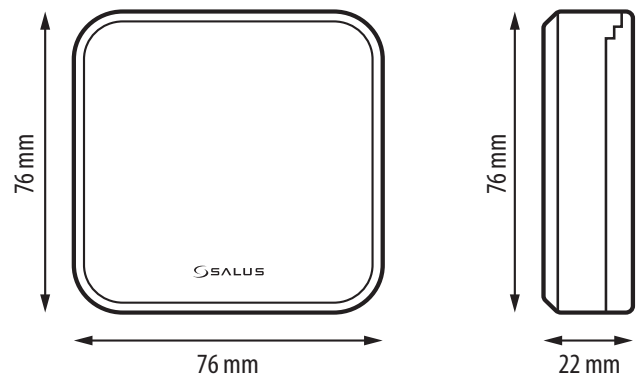

iT300

Wireless temperature sensor for the iT500 controller

The sensor is adapted to work with the online iT500 controller or the wireless XT500 controller. The controller should be configured so that it supports two heating zones, then the iT300 sensor controls the second heating zone.

Characteristics

- 5 year warranty

Features

Product	Wireless temperature sensor for the iT500 controller
Supply	2xAA Batteries
Communication	Wireless, 868 Mhz
Dimensions (mm)	76 x 76 x 22

Connection diagram