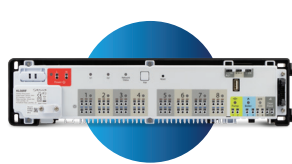

Effortless Integration with Multiple Devices

Works with a wide range of SALUS products, including:

Underfloor Heating
Wiring Center