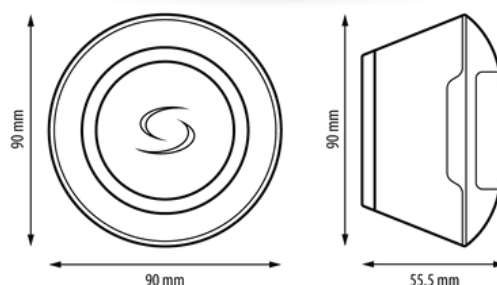

Power Supply:	5V DC over USB
Wireless Standard:	2.4 GHz ZigBee
Operating Temp:	0 to 50 °C
Dimensions (mm):	L-90 x W-90 x H-55.5