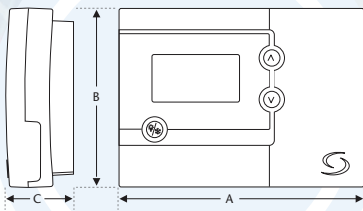

Dimensions  
A - Width 130 mm  
B - Height 95 mm  
C - Depth 40 mm

SELECTABLE VOLT FREE CONTACTS

Salus Controls plc : Salus House, Dodworth Business Park South, Whinby Road, Dodworth, Barnsley S75 3SP

Tel: +44 (0) 1226 323961 | Fax: +44 (0) 1226 240588 | Email: sales@salus-tech.com