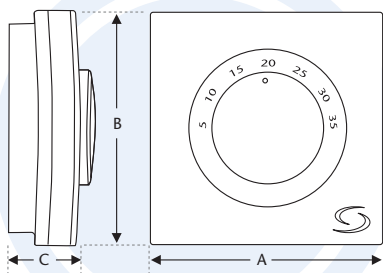

Dimensions

- A - Width 95 mm
- B - Height 95 mm
- C - Depth 40 mm

features

- Stylish Casing
- Simple to use
- Indicator light to show heat called for
- Easy to install
- Industry standard back plate for ease of wiring
- User Friendly