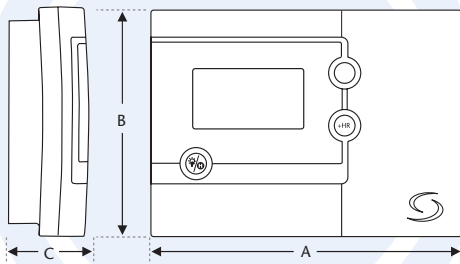

SALUS Single Channel Programmer

Model No. EP100 & EP101

The EP100/EP101 is a 5/2 or 7 day electronic time switch designed for single channel applications.

This time switch boasts 3 on/off switch periods, easy to read LCD display with back light, holiday and advance functions, indicator light and simple programming. A simple switch alternates the EP100/EP101 between 5/2 or 7 day programming.

Dimensions

- A - Width 130 mm
- B - Height 95 mm
- C - Depth 40 mm

features

- Timed control of central heating
- 3 On/Off periods
- Large, easy to read LCD with blue back light
- Holiday function
- Advance 1 hour function
- Built-in start up programme
- Heat called indicator light around advance button
- Simple to use functions
- Memory back-up
- Industry standard back plate for ease of wiring
- User friendly
- Automatic daylight saving (BST) adjustment