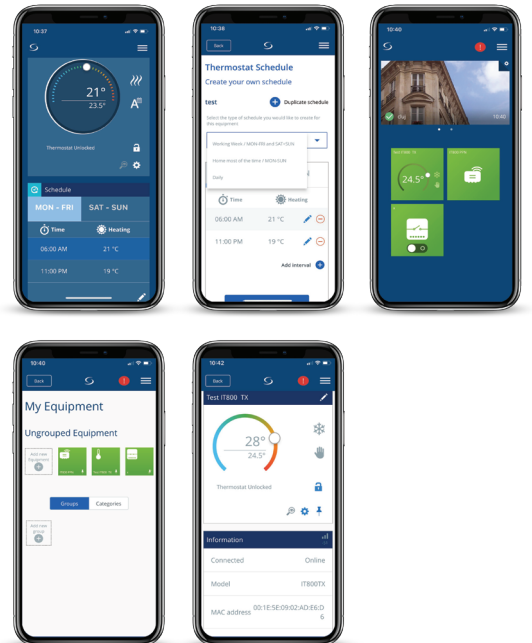

## Control & Monitor from anywhere...

With the SALUS Premium Lite App.  
Download it from Google Play or the App Store.

Magnetic wall plate for surface installation or Dock Station with rechargeable function.

## Control using local mode...

Change from Schedule to Manual to Frost protection mode.

## Control via the App...

Default screen is the thermostat only.

Scan QR Code to View Product on Website