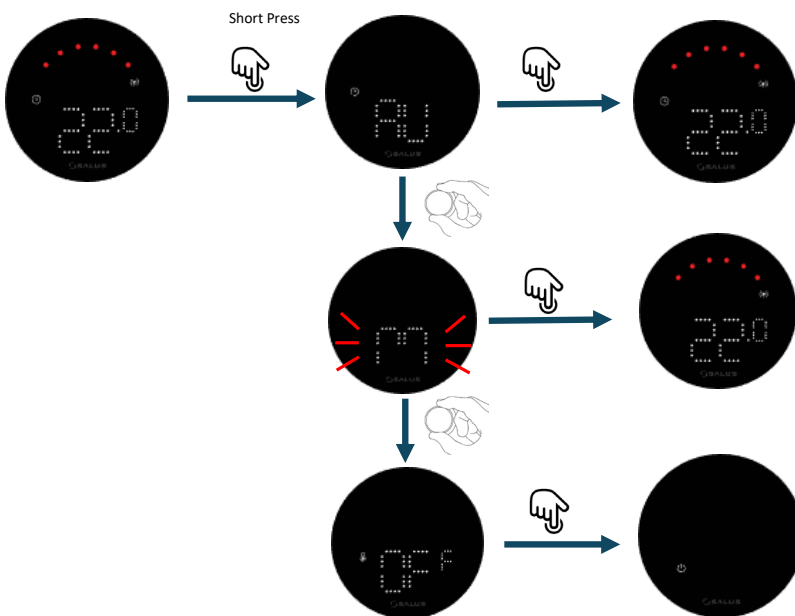

Control using local mode...

Change from Schedule to Manual to Frost protection mode.